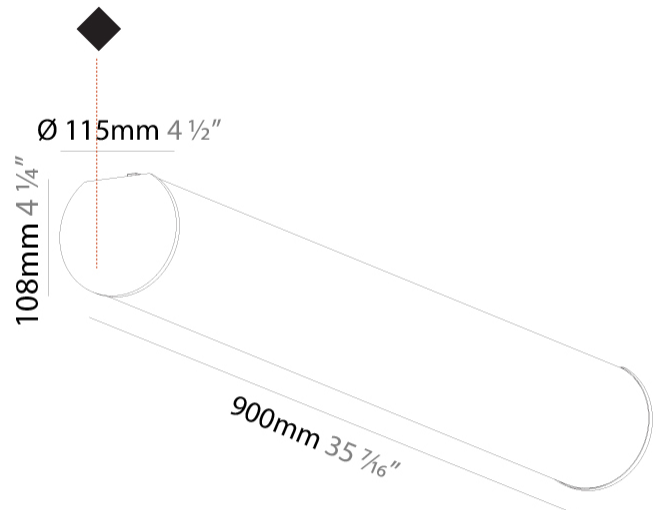

1. To build a product code in our configurator select the specify button on the base model # product page
2. To build a manual product code on this datasheet choose from the options listed below in blue font and add the suffix to the base model #

GENERAL

Series: Bunga
Brand: Prolicht
Division: Architectural
Mounting Type: Surface
Mounting Location: Ceiling
Subcategory: Profile

PHYSICAL

Shape: Cylinder
Diameter (mm): 115
Diameter (in): 4 1/2
Length (mm): 900
Length (in): 35 7/16
Height (mm): 108
Height (in): 4 1/4
Light Distribution: Omnidirectional
Weight (kg): 2.954
Weight (lbs): 6.512
Diffuser: PMMA - Opal
Fixture Finish: SSR / BKV / CWI / CRY / HAB / UFT / ITA / RUA / FTG / MYG / LOD / PUS / FRO / FUP / KIA / POP / BLS / SPG / MEY / GOH / GUM / CHC / COM / ABZ / JAG / OBR / MOS / ROR
Fixture Material: Aluminum

ELECTRICAL

Lamp Type: LED (Zhaga Standard)
Input Wattage (W): 15
Total Output Wattage (W): 12 / 11.2 (3500K)
Dimming: Non-Dimming / Phase Dimming (120Vac only) / 0-10V Dimming
Driver Included: Yes
Driver Location: Integrated
Driver Type: Constant Current - 120 / 277Vac
Driver Class: Class 2
Input Voltage (V): 120 - 277
Constant Current (MA): 350 / 325 (3500K)

LED

Color Temperature (°K): 3000 / 3500 / 4000
Max. Delivered Lumen (lm): 1660 / 1715 / 1750
CRI: >80 CRI
Lamp Life (hrs): 50000

OPTICAL

RATINGS AND CERTIFICATIONS

Certified By: Certified for North American Standards
IP rating: IP20